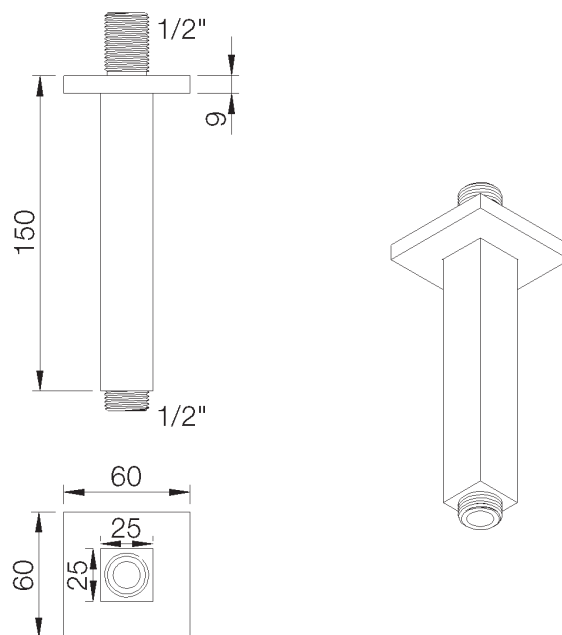

**PRODUCT TECHNICAL SHEET**

Collection : **CONTEMPORARY**

Ref. : **8020.--.81**

Bras de douche carré, vertical

Vierkante douchearm, verticaal

Square shower arm, vertical

**Picture**

**Product details**

Weight : 0,4 kg

**Technical drawing**

RA0.V01